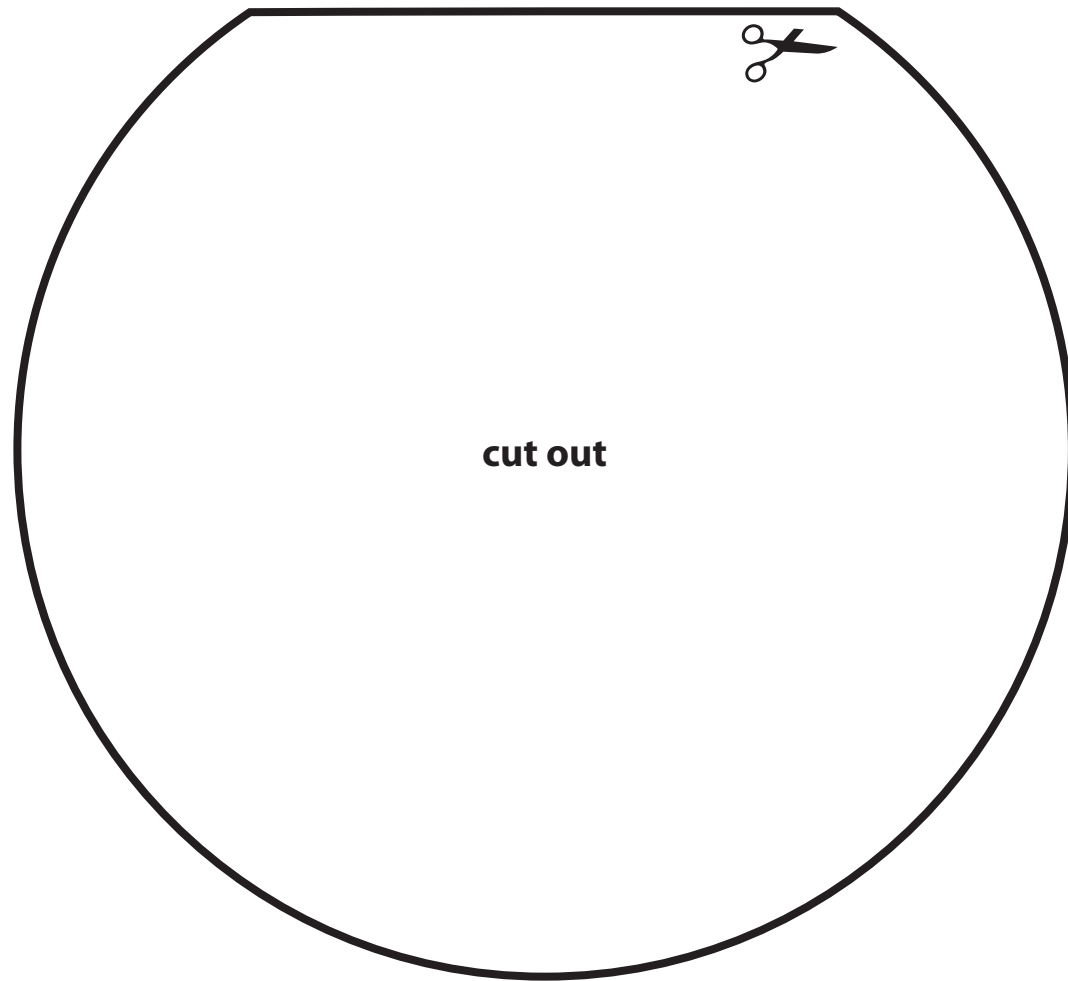

Yamaha Drive Taillight Template

RIGHT (Passenger) SIDE

Align this edge toward the car's CENTER

cut out

FLIP OVER for LEFT (Driver) SIDE